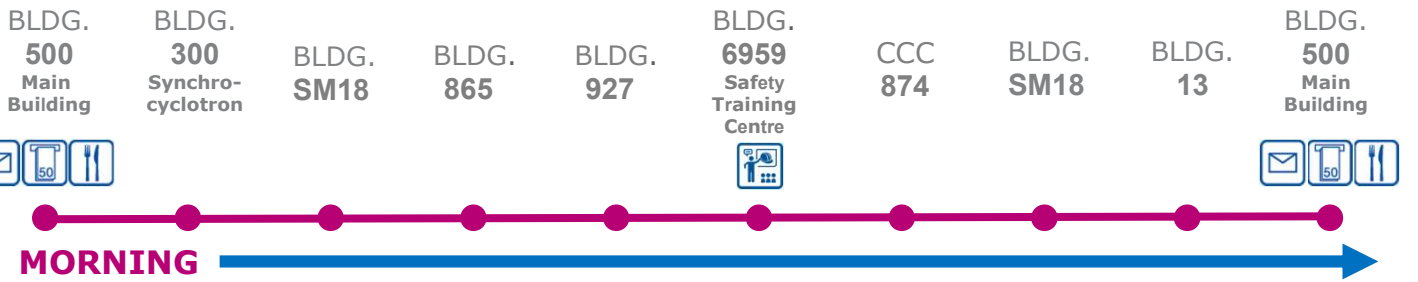

5

Circuit 5 Prévessin

Monday - Friday (except CERN official holidays)
Lundi - vendredi (excepté lors des congés officiels CERN)

07:45	07:49	07:54	08:00	08:01	08:04	08:05	08:10	08:13	08:17
08:25	08:29	08:33	08:39	08:40	08:43	08:44	08:49	08:52	08:55
09:00	09:04	09:08	09:14	09:15	09:18	09:19	09:24	09:27	09:30

LUNCH TIME

11:30	11:34	11:38	11:44	11:45	11:48	11:49	11:54	11:57	12:00
13:35	13:39	13:43	13:49	13:50	13:53	13:54	13:59	14:02	14:05

AFTERNOON

16:20	16:24	16:28	16:34	16:35	16:38	16:39	16:44	16:47	16:50
17:00	17:04	17:09	17:15	17:16	17:19	17:20	17:25	17:28	17:32
17:45	17:49	17:54	18:00	18:01	18:04	18:05	18:10	18:13	18:17

Scan me !
Scannez-moi !

SCE
Site and Civil Engineering

- Restaurant
- ATM
- Post Office
- Training Center
- Itinerary
- End of service

In case of problems, please call 77777 (from 7.30 am to 6.30 pm except Saturdays, Sundays and public holidays).